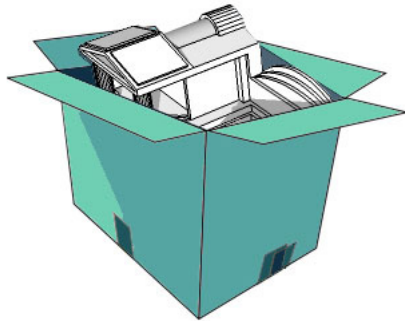

FLATPACK

Fix the Future™

is the basic logo!

Here's Ikea Man, below we've got Vault Boy. For the WRENCH icon, I'm looking for a female figure, leaning toward the simplicity of Ikea Man but with a range of emotions and gestures like Vault Boy. This icon is all about charm and humor. She's there to make you smile. She should make a good tattoo. I'll need her in a few poses to go throughout the document. Pointing, looking shocked, running away from an explosion, I'm not sure what yet, but it'll be things like that. Maybe six poses, but we'll hammer that out. Female figure or not, she should always be active.