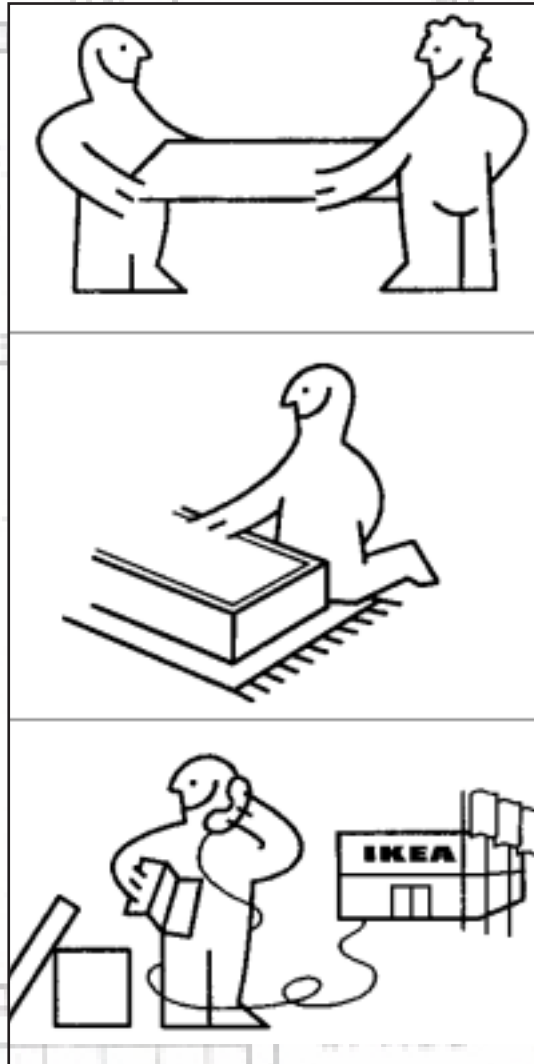

FLATPACK

Fix the Future™

is the basic logo!

Here's Ikea Man, below we've got Vault Boy. For the WRENCH icon, I'm looking for a female figure, leaning toward the simplicity of Ikea Man but with a range of emotions and gestures like Vault Boy. This icon is all about charm and humor. She's there to make you smile. She should make a good tattoo. I'll need her in a few poses to go throughout the document. Pointing, looking shocked, running away from an explosion, I'm not sure what yet, but it'll be things like that. Maybe six poses, but we'll hammer that out. Female figure or not, she should always be active.